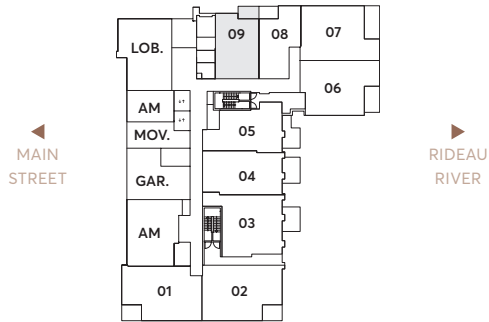

# THE RIO

1 BEDROOM

1 BATHROOM

SUITE AREA - 721 SQ FT

FLOOR 1 (109)

**Leasing Office**

613.569.3043

[info@ballantyneliving.ca](mailto:info@ballantyneliving.ca)

[ballantyneliving.ca](http://ballantyneliving.ca)

**Developed & Managed by**

Regional Group

The Regional Group of Companies Inc.

Materials, specifications and floor plans are subject to change without notice. All renderings are artist's concept. All floor plans have approximate dimensions. Actual usable floor space may vary from stated floor plan. Windows, doors and balcony size and location may vary. Balcony/Terrace, as applicable. All dimensions are subject to normal construction variances. Some features may vary by suite design. Furniture not included. E. & O.E.