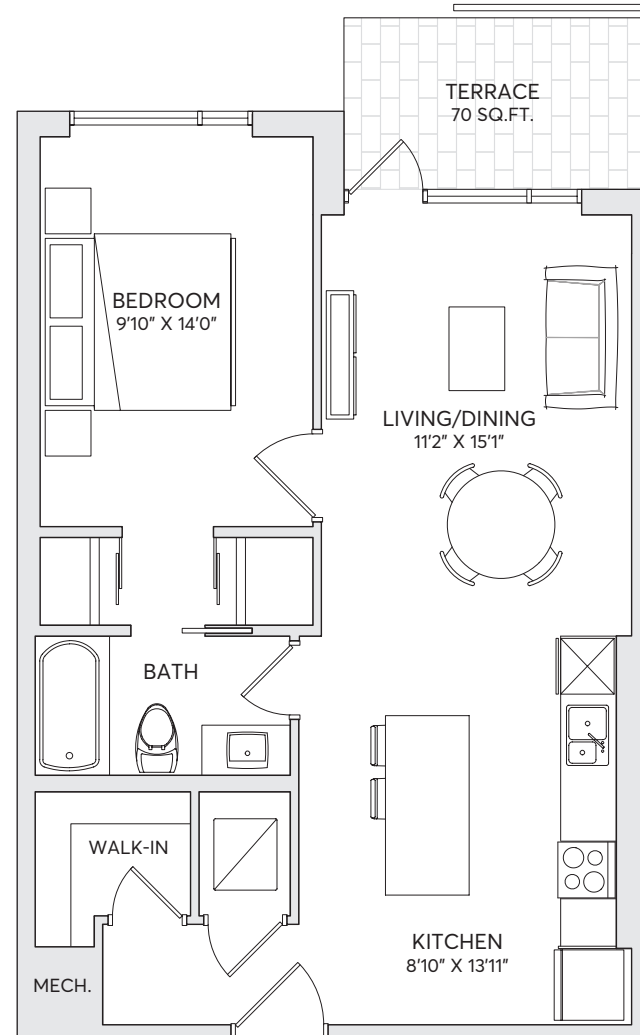

# THE RIO

1 BEDROOM

1 BATHROOM

SUITE AREA - 721 SQ FT

FLOOR 1 (109)

**Leasing Office**

613.569.3043

[info@ballantyneliving.ca](mailto:info@ballantyneliving.ca)

[ballantyneliving.ca](http://ballantyneliving.ca)

**Developed & Managed by**

Regional Group

The Regional Group of Companies Inc.

Materials, specifications and floor plans are subject to change without notice. All renderings are artist's concept. All floor plans have approximate dimensions. Actual usable floor space may vary from stated floor plan. Windows, doors and balcony size and location may vary. Balcony/Terrace, as applicable. All dimensions are subject to normal construction variances. Some features may vary by suite design. Furniture not included. E. & O.E.