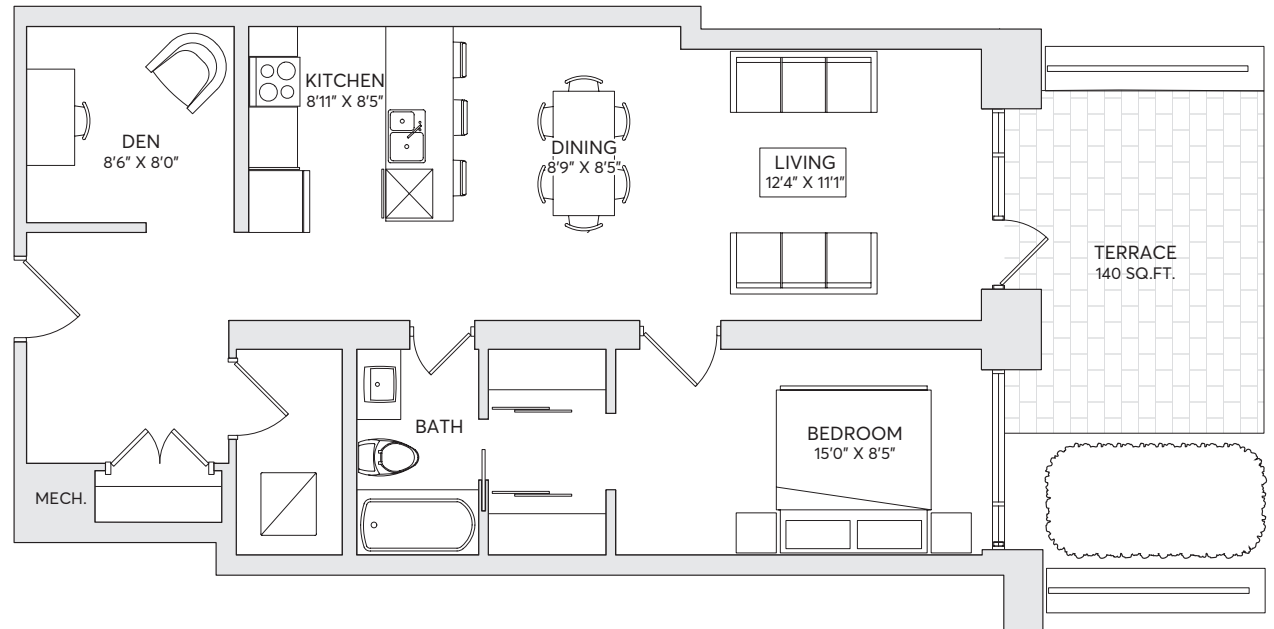

THE CARACAS

1 BEDROOM + DEN
1 BATHROOM
SUITE AREA - 904 SQ FT

Leasing Office
613.569.3043

info@ballantyneliving.ca
ballantyneliving.ca

Developed & Managed by
Regional Group

The Regional Group of Companies Inc.

Materials, specifications and floor plans are subject to change without notice. All renderings are artist's concept. All floor plans have approximate dimensions. Actual usable floor space may vary from stated floor plan. Windows, doors and balcony size and location may vary. Balcony/Terrace, as applicable. All dimensions are subject to normal construction variances. Some features may vary by suite design. Furniture not included. E. & O.E.