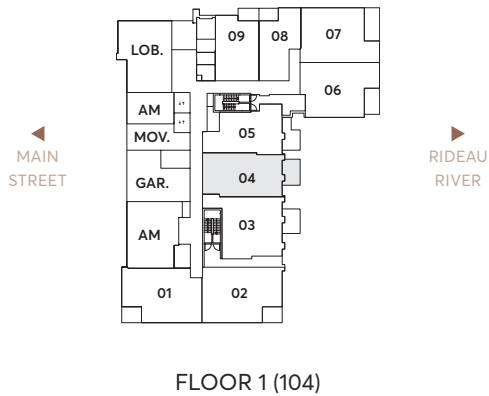

THE CARACAS

1 BEDROOM + DEN
1 BATHROOM
SUITE AREA - 904 SQ FT

Leasing Office
613.569.3043

info@ballantyneliving.ca
ballantyneliving.ca

Developed & Managed by
Regional Group

The Regional Group of Companies Inc.