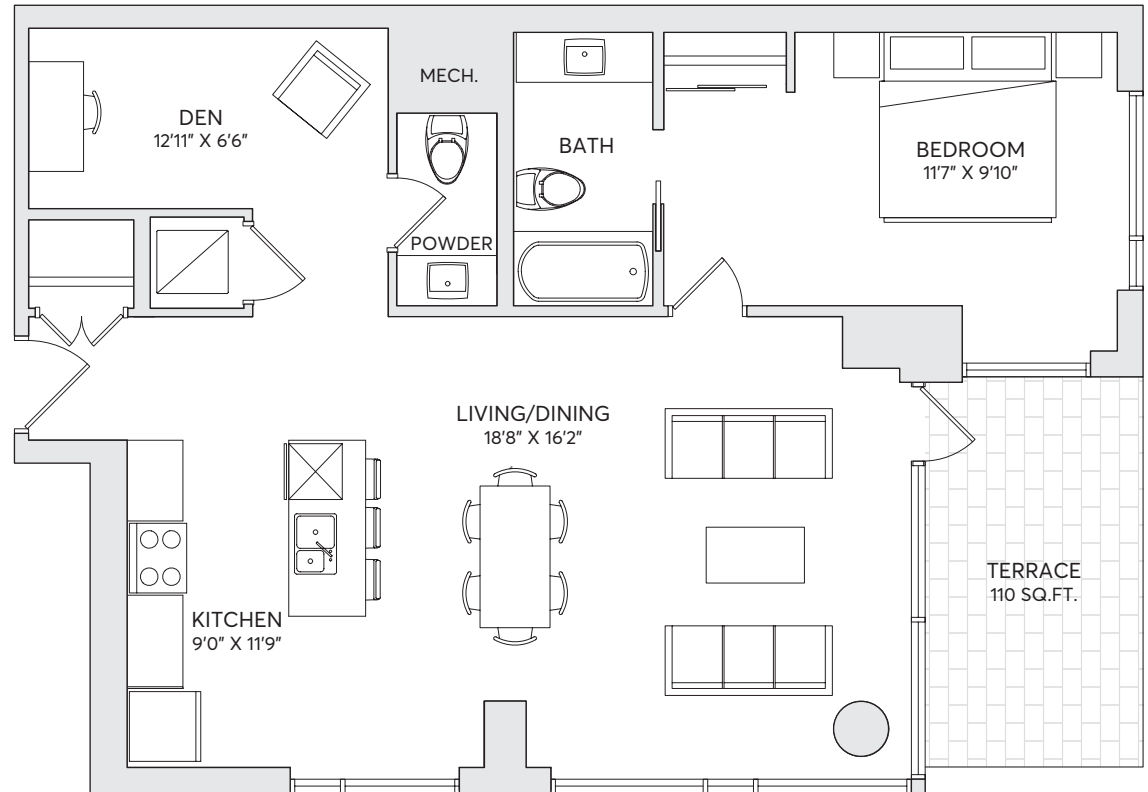

THE BELFAST

1 BEDROOM + DEN
1.5 BATHROOMS
SUITE AREA - 990 SQ FT

Leasing Office
613.569.3043

info@ballantyneliving.ca
ballantyneliving.ca

Developed & Managed by
Regional Group