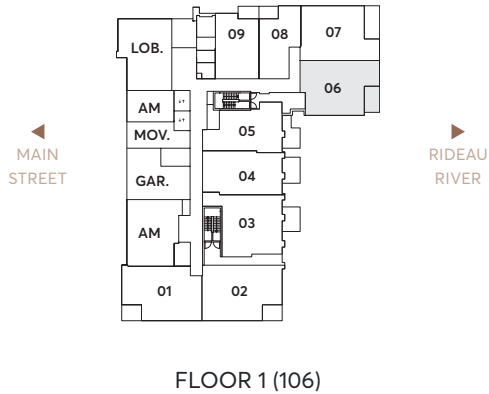

THE BELFAST

1 BEDROOM + DEN
1.5 BATHROOMS
SUITE AREA - 990 SQ FT

Leasing Office
613.569.3043

info@ballantyneliving.ca
ballantyneliving.ca

Developed & Managed by
Regional Group